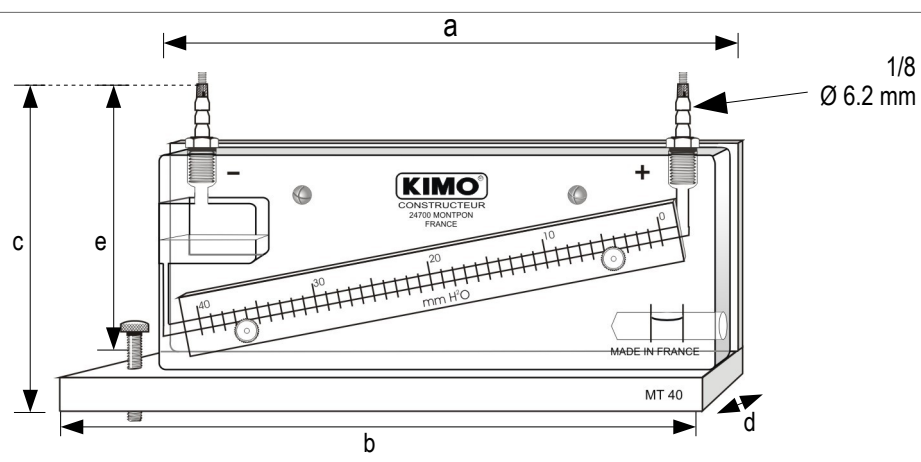

From +5 to +30°C
	From -30 to +60°C
	6 bars
	15 mm
	Ø 4 mm
	20 x 2 mm.
	20 mm
	Horizontal positioning via integrated spirit level and milled, nickel-plated brass adjusting screw, vertical travel 12 mm.
	VOLT 1S (1.86)
	20 ml
	5 x 8mm 6.2 ,

Reference	a	b	c	d	e	
MT 40	193 mm	208 mm	93 mm	37 mm	80 mm	800 g

1. , .

2. ' .

3. "0" .

4. .

5. Ø 5x8 가 .

:

..... "+"가 .

..... "-"가 .

..... "+"가 ,

..... "-"가 .

MT40 1

www.kimo.fr

Distributed by :

EXPORT DEPARTMENT
Tel : + 33. 1. 60. 06. 69. 25 - Fax : + 33. 1. 60. 06. 69. 29
e-mail : export@kimo.fr

Ref. FTang – MT – 17/08/11 - RCS 24 (24) Périgueux 349 282 095 Non-contractual document – We reserve the right to modify the characteristics of our products without prior notice.